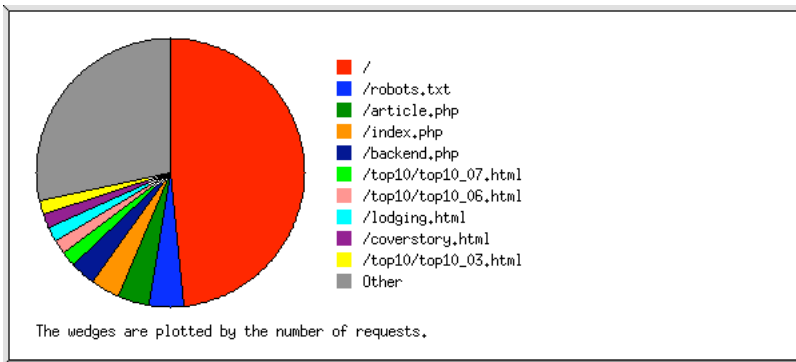

Listing the top 30 files by the number of requests, sorted by the number of requests.

#reqs	% bytes	last time	file
5137	74.00%	Aug/15/08 12:44 AM	/
441		Aug/14/08 11:20 PM	/robots.txt
414	0.07%	Aug/14/08 11:52 AM	/article.php
368	6.62%	Aug/14/08 10:40 PM	/index.php
326	0.01%	Aug/15/08 12:06 AM	/backend.php
196	1.86%	Aug/15/08 12:00 AM	/top10/top10_07.html
185	1.64%	Aug/15/08 12:01 AM	/top10/top10_06.html
182	1.04%	Aug/14/08 11:31 PM	/lodging.html
180	1.63%	Aug/15/08 12:00 AM	/coverstory.html
178	1.50%	Aug/14/08 11:59 PM	/top10/top10_03.html
162	1.51%	Aug/15/08 12:00 AM	/top10/top10_05.html
153	1.43%	Aug/14/08 11:59 PM	/top10/top10_09.html
150	1.23%	Aug/14/08 11:23 PM	/top10/top10_01.html
149	1.42%	Aug/14/08 11:43 PM	/top10/top10_02.html
147	1.41%	Aug/14/08 2:50 PM	/top10/top10_04.html
144	1.35%	Aug/14/08 11:03 PM	/top10/top10_08.html
143	1.38%	Aug/14/08 11:57 PM	/top10/top10_10.html
114	0.90%	Aug/14/08 11:40 PM	/specials/special_desertmuseum.html