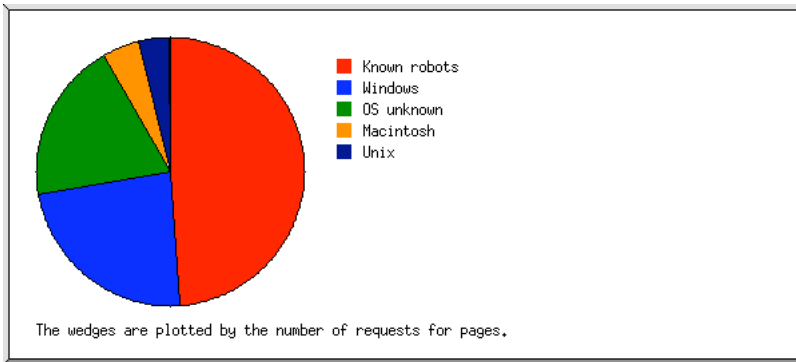

9	305	286	Java
	305	286	Java/1
10	303	167	msnbot
	303	167	msnbot/1
11	163	157	panscient.com
12	115	54	Speedy Spider (http:
	115	54	Speedy Spider (http://www
13	114	81	WebAlta Crawler
	114	81	WebAlta Crawler/2
14	96	16	Yeti
	96	16	Yeti/1
15	79	79	ShopWiki
	79	79	ShopWiki/1
16	76	26	msnbot-media
	76	26	msnbot-media/1
17	74	43	Yandex
	74	43	Yandex/1
18	41	15	gonzo1[D] +http:
	41	15	gonzo1[D] +http://www
19	31	17	MSR-ISRCCrawler
20	19	19	libwww-perl
	19	19	libwww-perl/5
	481	116	[not listed: 52 browsers]

Operating System Report

(Go To: [Top](#) | [General Summary](#) | [Weekly Report](#) | [Daily Report](#) | [Daily Summary](#) | [Hourly Summary](#) | [Organization Report](#) | [Host Report](#) | [Failed Referrer Report](#) | [Referrer Report](#) | [Referring Site Report](#) | [Search Query Report](#) | [Browser Report](#) | [Browser Summary](#) | [Operating System Report](#) | [Status Code Report](#) | [File Type Report](#) | [Directory Report](#) | [Failure Report](#) | [Request Report](#))

Listing operating systems, sorted by the number of requests for pages.

#	#reqs	#pages	OS
1	7738	3583	Known robots
2	46798	1721	Windows
	33544	1375	Windows XP
	11279	256	Unknown Windows
	1313	50	Windows 2000
	442	15	Windows Server 2003
	180	14	Windows 98
	10	8	Windows NT
	30	3	Windows ME
3	2120	1437	OS unknown
4	5552	325	Macintosh
5	2016	277	Unix
	1988	276	Linux
	28	1	BSD
6	28	1	WebTV

Status Code Report

(Go To: [Top](#) | [General Summary](#) | [Weekly Report](#) | [Daily Report](#) | [Daily Summary](#) | [Hourly Summary](#) | [Organization Report](#) | [Host Report](#) | [Failed Referrer Report](#) | [Referrer Report](#) | [Referring Site Report](#) | [Search Query Report](#) | [Browser Report](#) | [Browser Summary](#) | [Operating System Report](#) | [Status Code Report](#) | [File Type Report](#) | [Directory Report](#) | [Failure Report](#) | [Request Report](#))