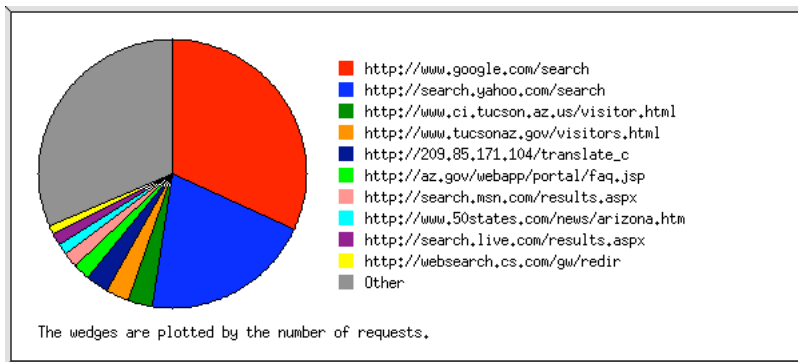

Listing the top 50 referring URLs by the number of requests, sorted by the number of requests.

#reqs | #pages | %bytes | URL