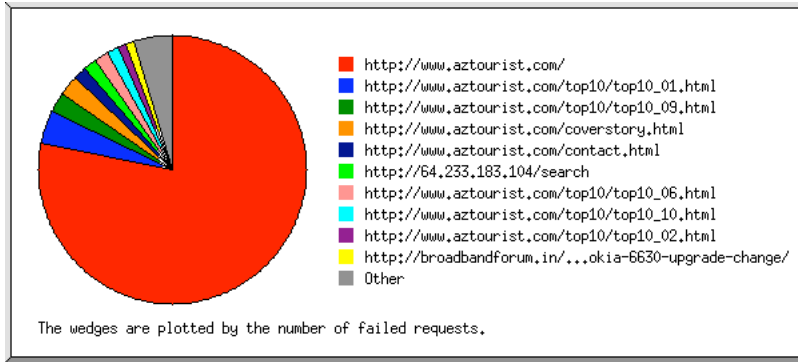

Failed Referrer Report

(Go To: [Top](#) | [General Summary](#) | [Weekly Report](#) | [Daily Report](#) | [Daily Summary](#) | [Hourly Summary](#) | [Organization Report](#) | [Host Report](#) | [Failed Referrer Report](#) | [Referrer Report](#) | [Referring Site Report](#) | [Search Query Report](#) | [Browser Report](#) | [Browser Summary](#) | [Operating System Report](#) | [Status Code Report](#) | [File Type Report](#) | [Directory Report](#) | [Failure Report](#) | [Request Report](#))

Listing the top 20 referring URLs by the number of failed requests, sorted by the number of failed requests.

#reqs	URL
2448	http://www.aztourist.com/
124	http://www.aztourist.com/top10/top10_01.html
80	http://www.aztourist.com/top10/top10_09.html
77	http://www.aztourist.com/coverstory.html
50	http://www.aztourist.com/contact.html
50	http://64.233.183.104/search
50	http://64.233.183.104/search?q=cache:ypFSIj3NeGgJ:www.aztourist.com/contact.html+*:@actarizona.com&hl=en&ct=clnk&cd=4
49	http://www.aztourist.com/top10/top10_06.html
45	http://www.aztourist.com/top10/top10_10.html
35	http://www.aztourist.com/top10/top10_02.html
32	http://broadbandforum.in/mobile-technology-phones-forum/21480-nokia-6630-upgrade-change/
29	http://www.aztourist.com/top10/top10_05.html
23	http://www.aztourist.com/top10/top10_03.html
19	http://www.aztourist.com/top10/top10_04.html
11	http://www.google.com/search
10	http://www.aztourist.com/top10/top10_07.html
9	http://www.aztourist.com/top10/top10_08.html
7	http://www.aztourist.com/specials/special_desertmuseum.html
6	http://www.aztourist.com/lodging/index.php
4	http://extrabot.com/bot/sbgmqicch.htm
4	http://search.yahoo.com/search
21	[not listed: 13 URL.s]

Referrer Report

(Go To: [Top](#) | [General Summary](#) | [Weekly Report](#) | [Daily Report](#) | [Daily Summary](#) | [Hourly Summary](#) | [Organization Report](#) | [Host Report](#) | [Failed Referrer Report](#) | [Referrer Report](#) | [Referring Site Report](#) | [Search Query Report](#) | [Browser Report](#) | [Browser Summary](#) | [Operating System Report](#) | [Status Code Report](#) | [File Type Report](#) | [Directory Report](#) | [Failure Report](#) | [Request Report](#))