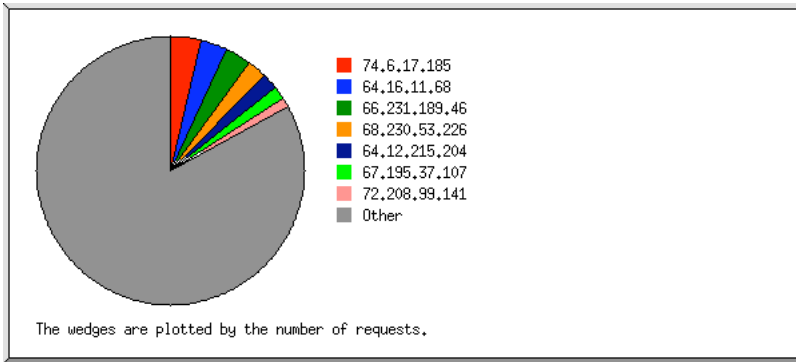

Listing the top 20 organizations by the number of requests, sorted by the number of requests.

#reqs	%bytes	organization
5883	2.13%	64.16
4243	22.22%	74
3799	3.54%	72
3669	3.15%	71
3192	1.16%	64.12
2611	2.38%	70
2250	8.14%	66.231
2076	0.41%	68.230
2072	1.92%	69
1924	1.45%	98
1772	2.26%	75
1355	0.28%	38
1351	10.67%	67.195
1149	1.96%	76
878	0.66%	130.13
867	0.75%	67.142
744	0.56%	12
732	0.51%	65.214
681	0.35%	78
596	0.26%	99
25731	35.23%	[not listed: 623 organizations]

Host Report

(Go To: [Top](#) | [General Summary](#) | [Weekly Report](#) | [Daily Report](#) | [Daily Summary](#) | [Hourly Summary](#) | [Organization Report](#) | [Host Report](#) | [Failed Referrer Report](#) | [Referrer Report](#) | [Referring Site Report](#) | [Search Query Report](#) | [Browser Report](#) | [Browser Summary](#) | [Operating System Report](#) | [Status Code Report](#) | [File Type Report](#) | [Directory Report](#) | [Failure Report](#) | [Request Report](#))

Listing the top 20 hosts by the number of requests, sorted by the number of requests.

#reqs	%bytes	host
2526	17.79%	74.6.17.185
2189	0.59%	64.16.11.68
2179	8.04%	66.231.189.46
1553	0.20%	68.230.53.226
1348	0.46%	64.12.215.204
1090	8.67%	67.195.37.107
725	0.42%	72.208.99.141
645	0.40%	65.214.44.28
608	0.10%	38.96.10.14
608	0.45%	64.16.11.85
602	0.31%	78.137.163.133
554	0.26%	64.16.11.79
551	0.03%	64.16.11.66
535	0.38%	64.16.11.70
514	0.03%	64.16.11.71
485	0.18%	64.16.11.73
453	0.16%	64.12.205.101
433	0.15%	64.12.205.34
430	0.46%	98.225.73.29
430	0.10%	98.165.197.66
49117	60.82%	[not listed: 1,979 hosts]