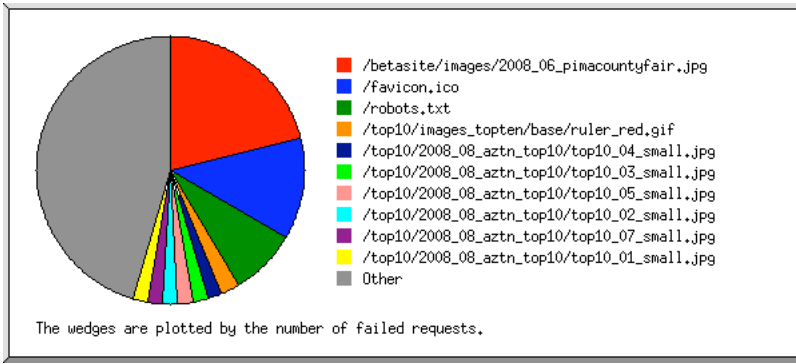

Listing the top 10 files by the number of failed requests, sorted by the number of failed requests.

#reqs	file
1331	/betasite/images/2008_06_pimacountyfair.jpg
764	/favicon.ico
509	/robots.txt
136	/top10/images_topten/base/ruler_red.gif
114	/top10/2008_08_aztn_top10/top10_04_small.jpg
114	/top10/2008_08_aztn_top10/top10_03_small.jpg
114	/top10/2008_08_aztn_top10/top10_05_small.jpg
114	/top10/2008_08_aztn_top10/top10_02_small.jpg
113	/top10/2008_08_aztn_top10/top10_07_small.jpg
113	/top10/2008_08_aztn_top10/top10_01_small.jpg
2856	[not listed: 418 files]

Request Report

(Go To: [Top](#) | [General Summary](#) | [Weekly Report](#) | [Daily Report](#) | [Daily Summary](#) | [Hourly Summary](#) | [Organization Report](#) | [Host Report](#) | [Failed Referrer Report](#) | [Referrer Report](#) | [Referring Site Report](#) | [Search Query Report](#) | [Browser Report](#) | [Browser Summary](#) | [Operating System Report](#) | [Status Code Report](#) | [File Type Report](#) | [Directory Report](#) | [Failure Report](#) | [Request Report](#))